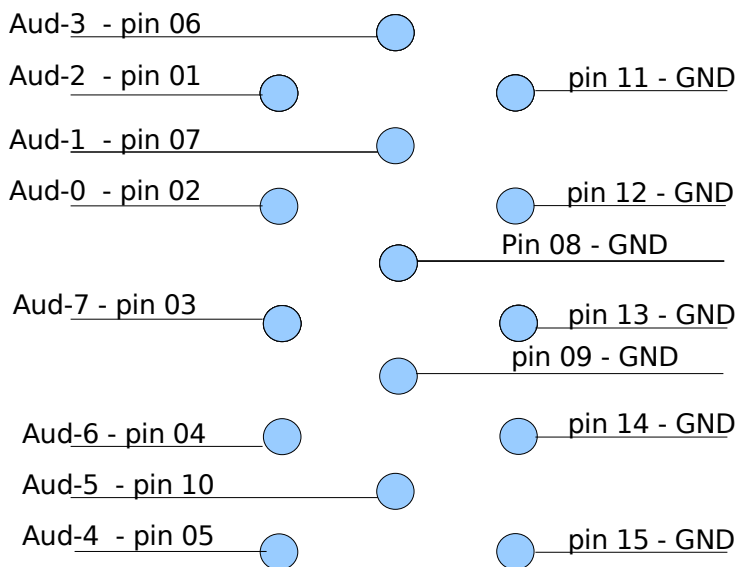

MDVA 3000  
Front Panel Video Connector

MDVA 3000  
On-board Video Connector

MDVA 3000  
Front Panel Audio Connector